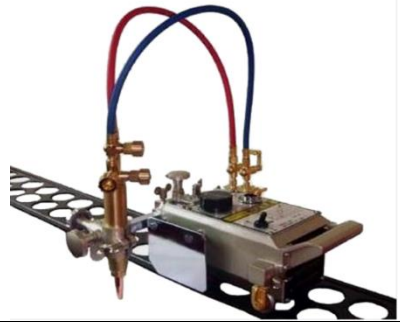

Handheld Plate Beveller

Pipe Working Solutions

Gullco Auto Cutter and Track

Gas Pipe Cutter

Gas Straight Line Cutter

Magnetic Pipe Cutter

Pressure Testing Solutions

Manual Test Pumps

Flange Weld Tester

Pneumatic Hydro Power Packs

Hydro Test Pumps

Test Rig

Bucket Pumps

Ridgid Test Pump 110v

Pipe Threading Solutions

110v Hand-held pipe threading kit 1/2" to 2"